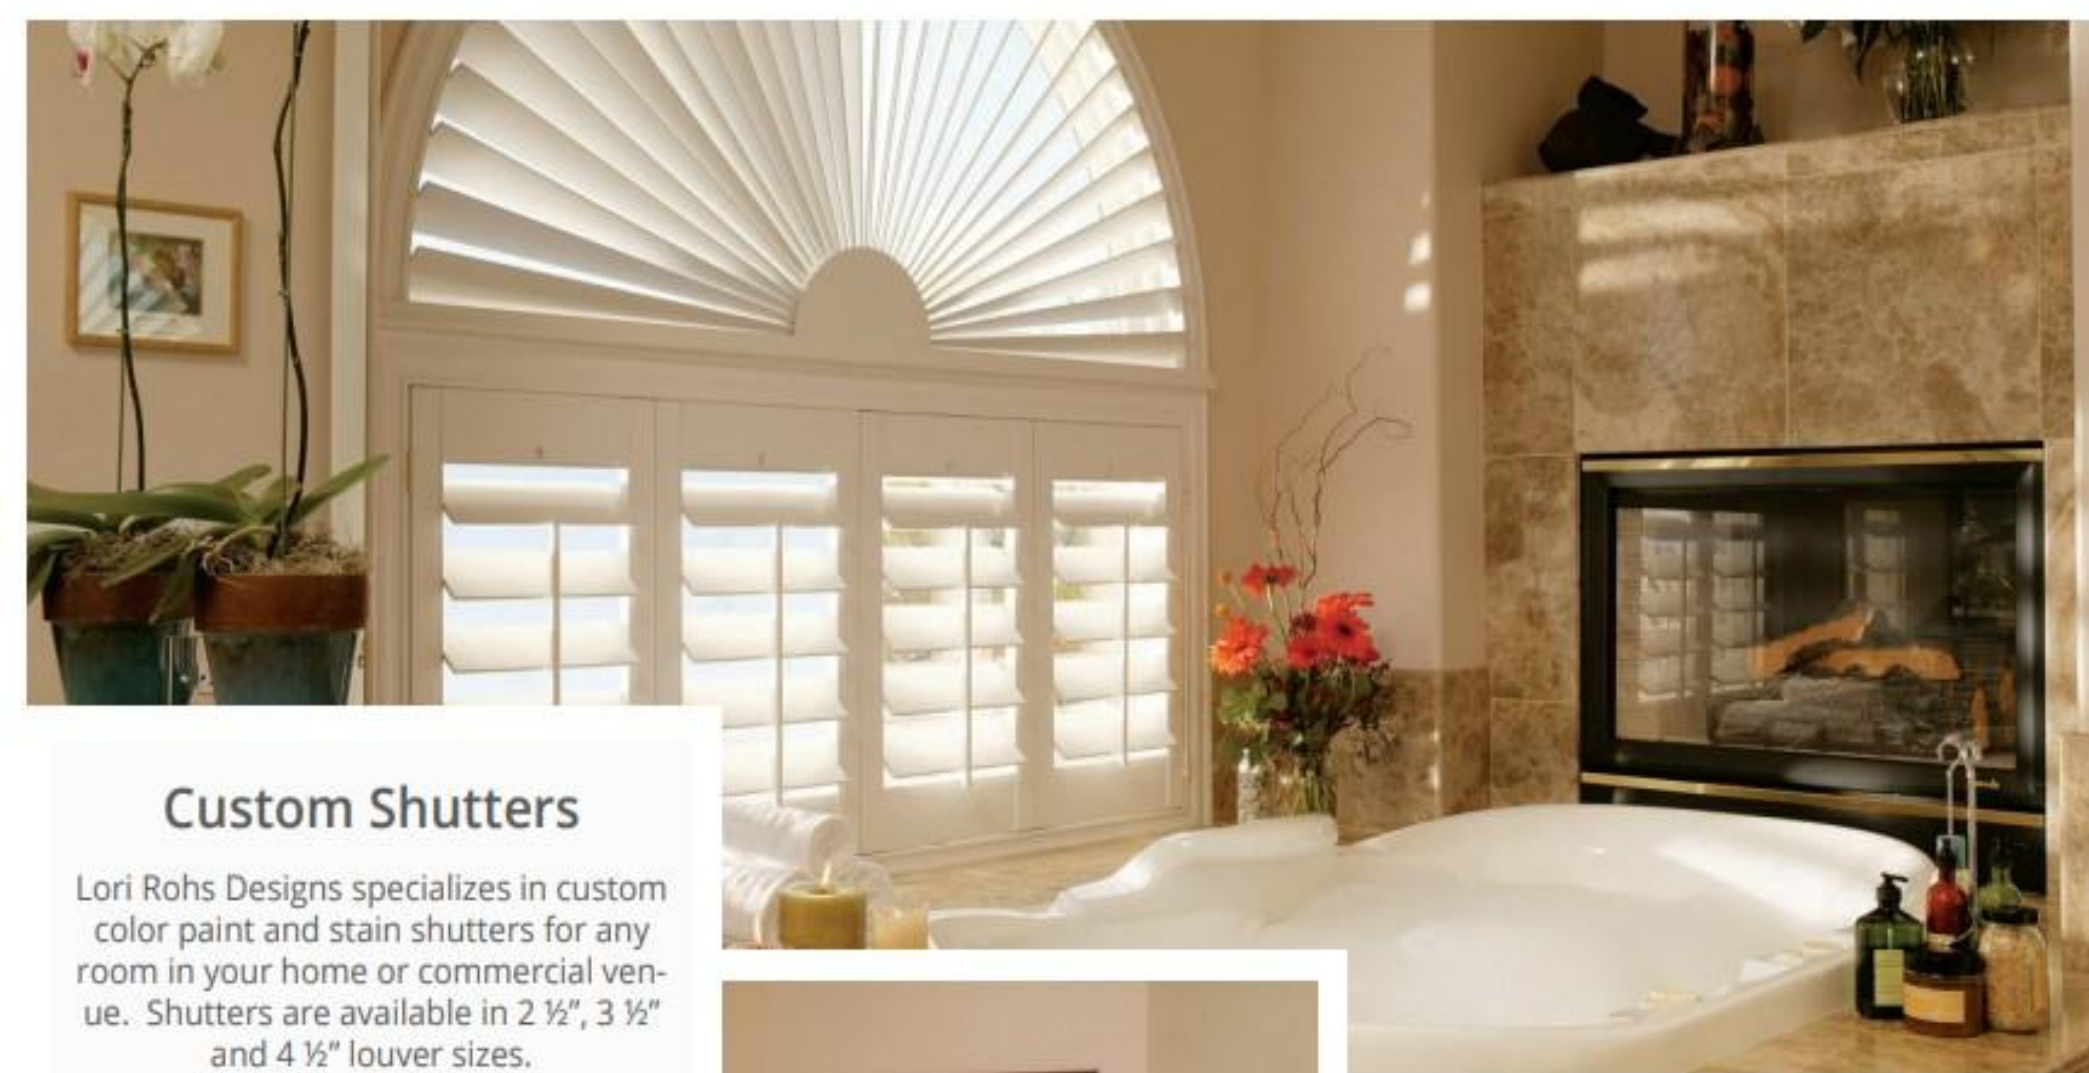

## Custom Shutters

Lori Rohs Designs specializes in custom color paint and stain shutters for any room in your home or commercial venue. Shutters are available in 2 1/2", 3 1/2" and 4 1/2" louver sizes.