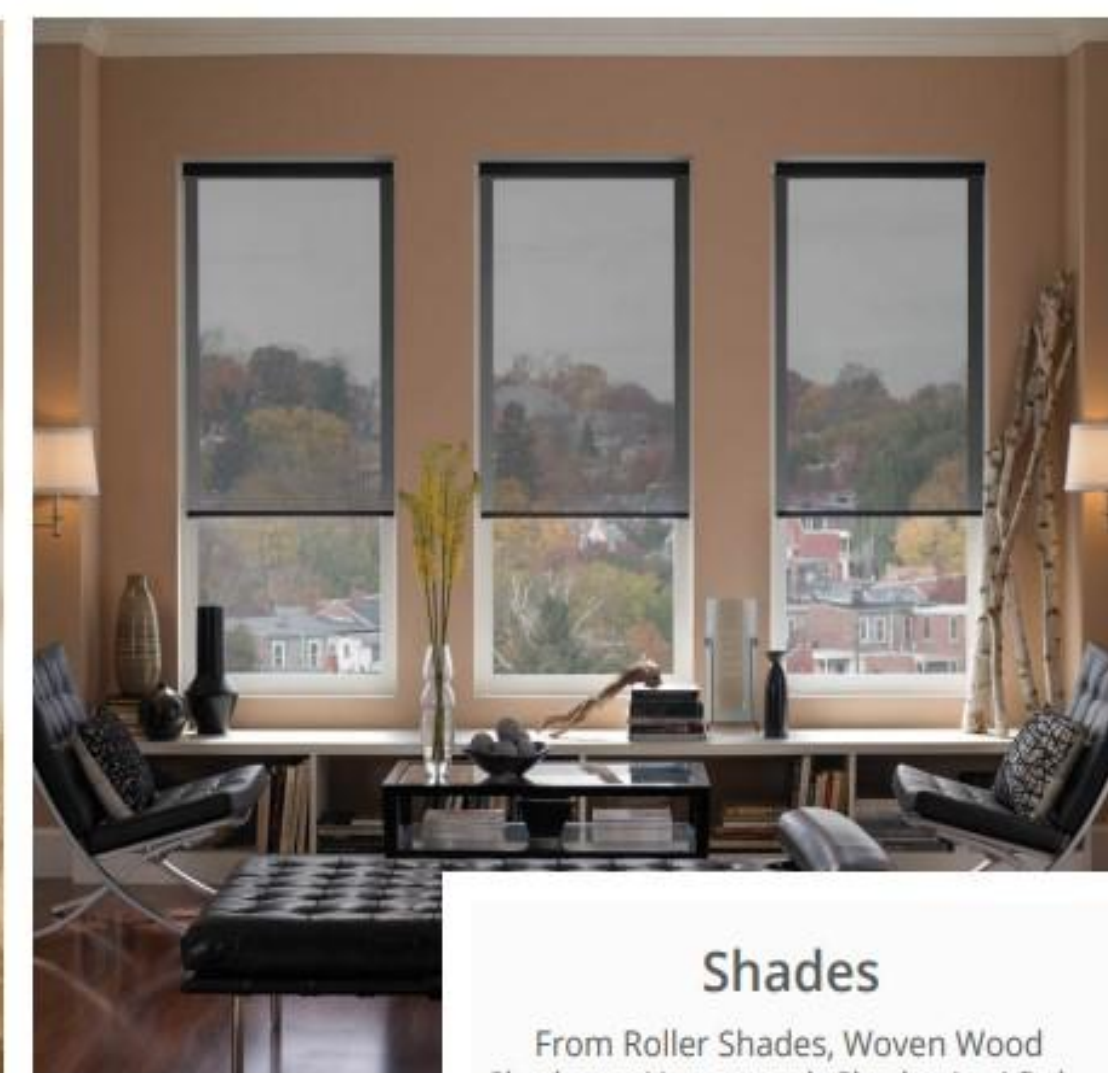

## Custom Shutters

Lori Rohs Designs specializes in custom color paint and stain shutters for any room in your home or commercial venue. Shutters are available in 2 1/2", 3 1/2" and 4 1/2" louver sizes.